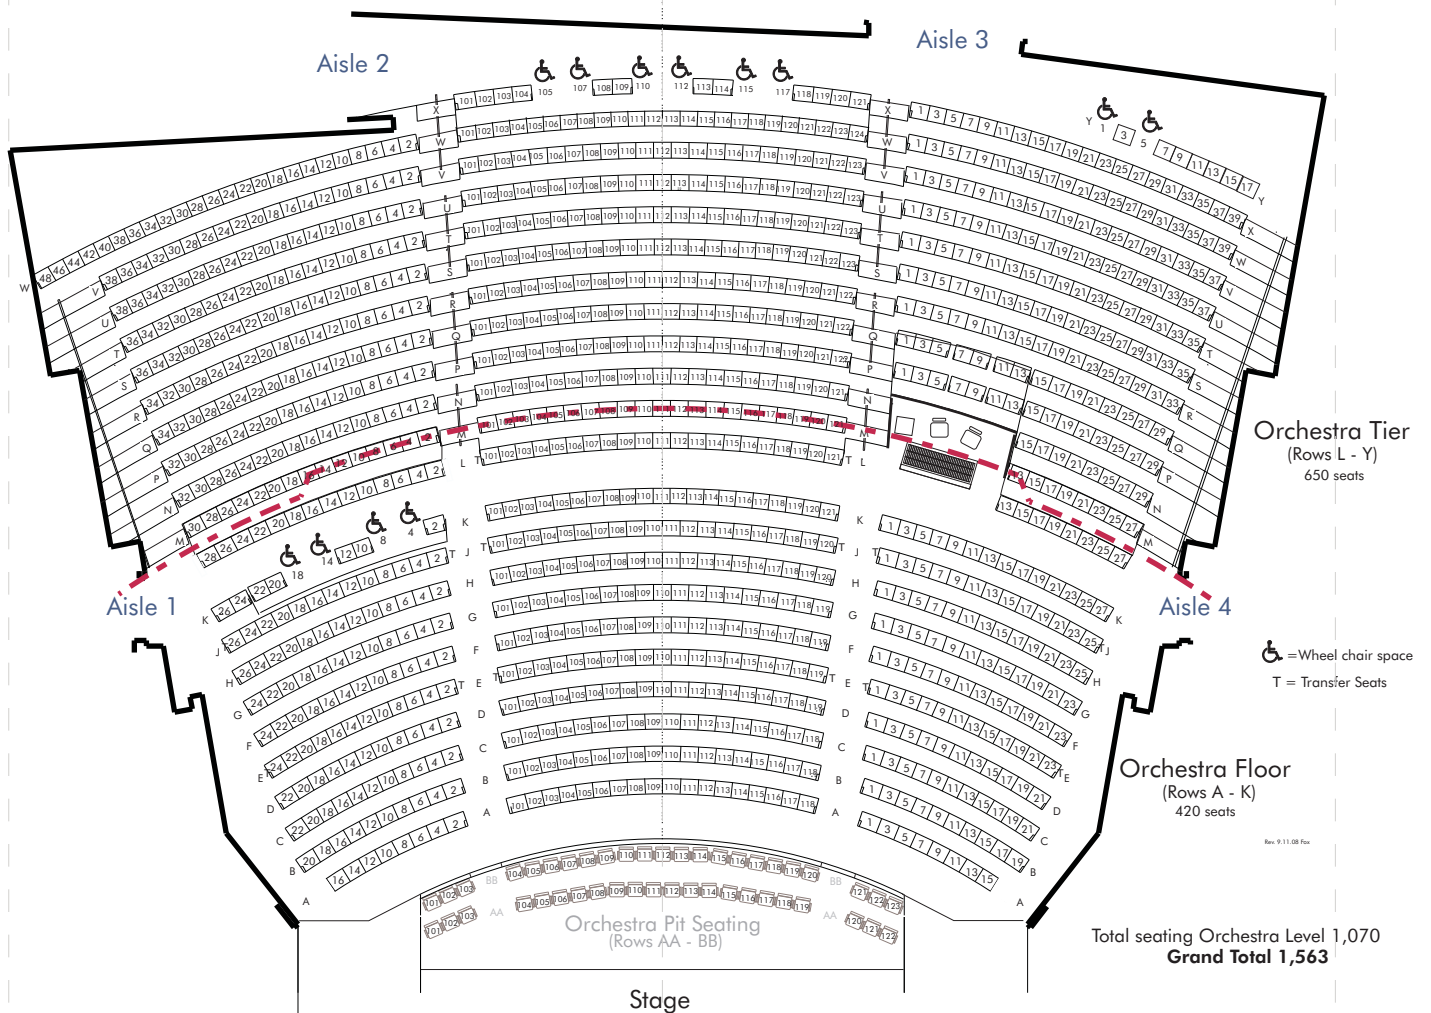

EISEMANN CENTER HILL PERFORMANCE HALL

These seats are on the second level.
The Loge Box seats hang over the Orchestra Tier at row L.
(Red dashed line below indicates edge of Mezzanine.)

Total seating Mezzanine Level - 493

Total seating Orchestra Level 1,070
Grand Total 1,563