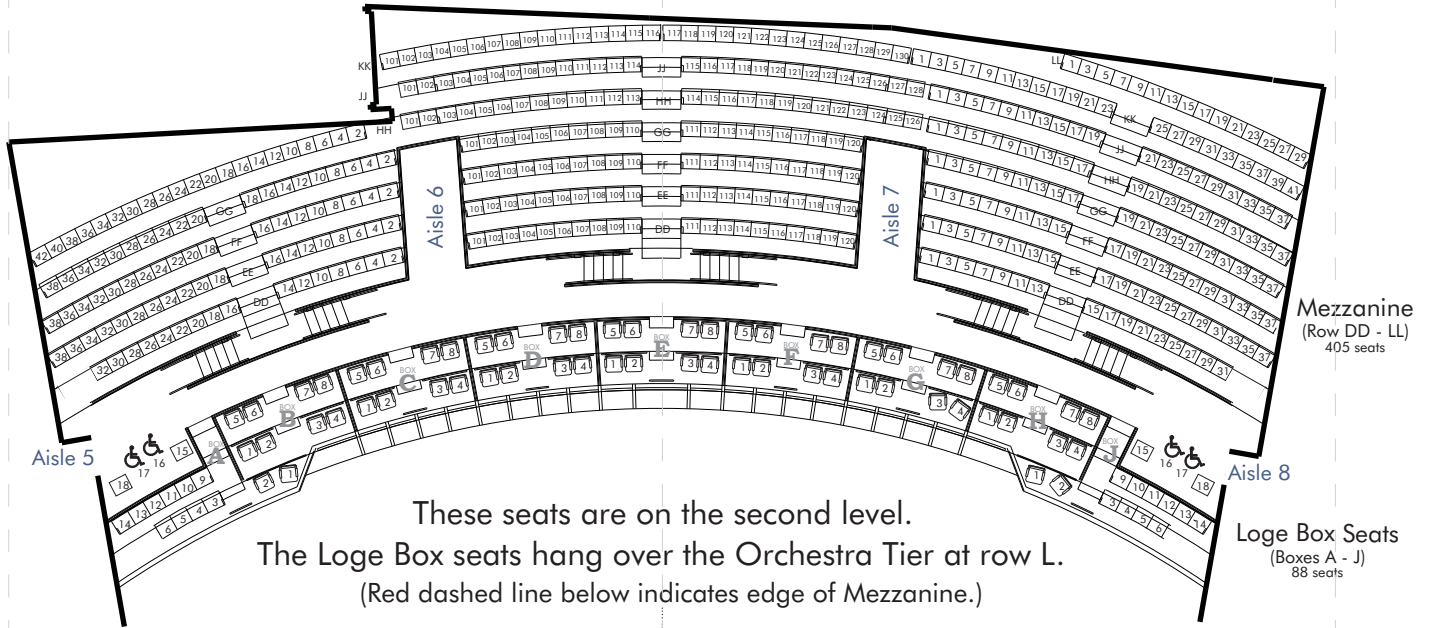

EISEMANN CENTER HILL PERFORMANCE HALL

These seats are on the second level.
The Loge Box seats hang over the Orchestra Tier at row L.
(Red dashed line below indicates edge of Mezzanine.)

Total seating Mezzanine Level - 493

Total seating Orchestra Level 1,070
Grand Total 1,563